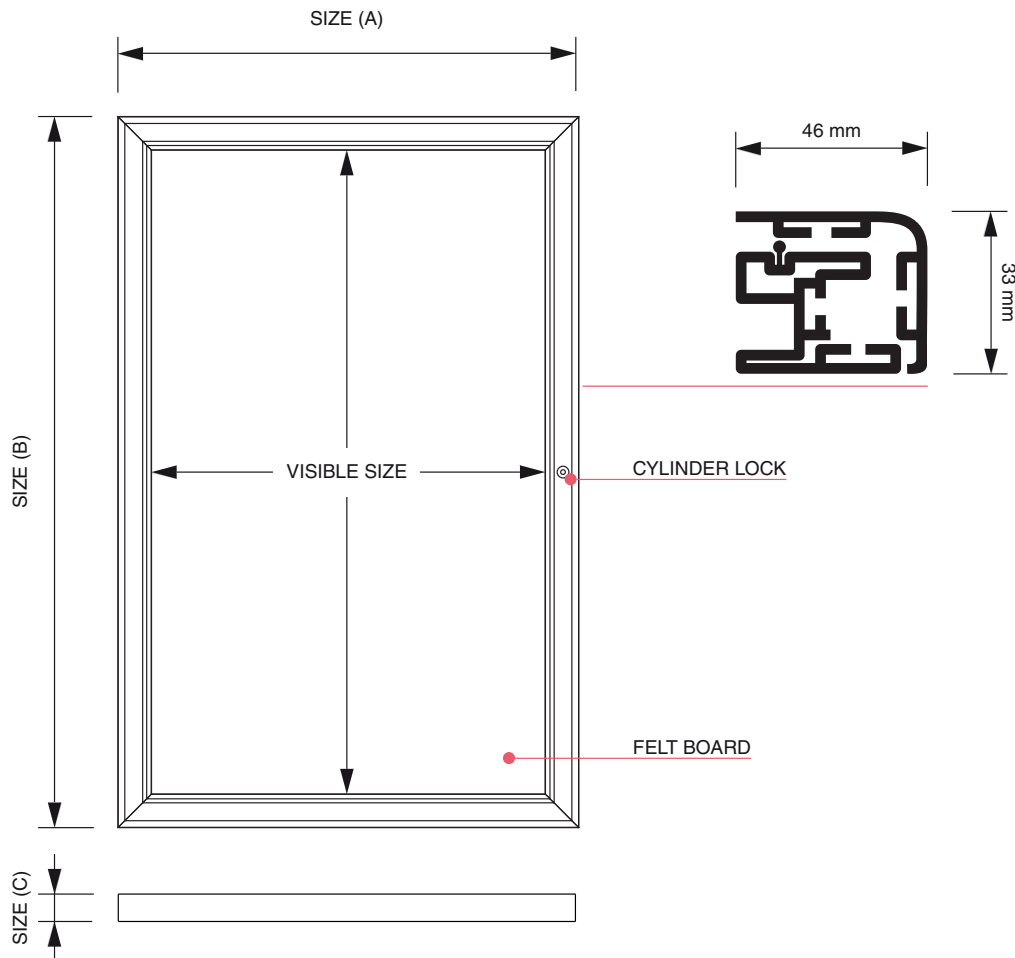

PRODUCT SHEET

Lockable Pin Board LPB Felt

Lockable Pin Board LPB Felt

For indoor and outdoor wall fixed use - with silicone rubber gasket to the inside perimeter of the door to prevent water ingress • Safety and aesthetics - cylinder key operated locks, overclosing design with silver anodised frame • 14mm internal depth with grey or blue felt for use with Velcro and pins

www.whitelightdisplay.co.uk

PRODUCT SHEET

Lockable Pin Board LPB Felt

ACCESSORIES ZUBEHÖR

(SETPINS)
PINS
HEFTZWECKENSET

PRODUCT SHEET

Lockable Pin Board LPB Felt

ARTICLE CODE		EAN / GTIN	POSTER SIZE	VISIBLE SIZE	SIZE (A x B x C)	NET WEIGHT
LPBA4GREY	■	8595578398564	A4 / 210 x 297 mm	210 x 297 mm	302 x 389 x 33 mm	1.78 kg
LPBA3GREY	■	8595578398557	A3 / 297 x 420 mm	297 x 420 mm	389 x 512 x 33 mm	2.90 kg
LPBA2GREY	■	8595578398540	A2 / 420 x 594 mm	420 x 594 mm	512 x 686 x 33 mm	4.40 kg
LPBA1GREY	■	8595578398533	A1 / 594 x 841 mm	594 x 841 mm	686 x 933 x 33 mm	7.60 kg
LPBA0GREY	■	8595578398526	A0 / 841 x 1189 mm	841 x 1189 mm	933 x 1280 x 33 mm	12.75 kg
LPBA4BLUE	■	8595578398786	A4 / 210 x 297 mm	210 x 297 mm	302 x 389 x 33 mm	1.78 kg
LPBA3BLUE	■	8595578398779	A3 / 297 x 420 mm	297 x 420 mm	389 x 512 x 33 mm	2.90 kg
LPBA2BLUE	■	8595578398762	A2 / 420 x 594 mm	420 x 594 mm	512 x 686 x 33 mm	4.40 kg
LPBA1BLUE	■	8595578398755	A1 / 594 x 841 mm	594 x 841 mm	686 x 933 x 33 mm	7.60 kg
LPBA0BLUE	■	8595578398748	A0 / 841 x 1189 mm	841 x 1189 mm	933 x 1280 x 33 mm	12.75 kg